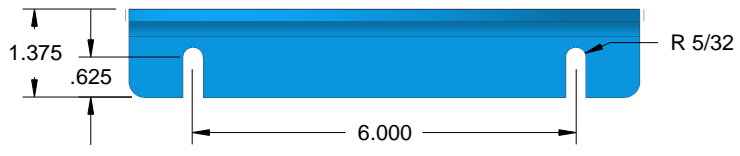

JoeScan	
TITLE	
SCAN_MOUNT_BLUE	
MATERIAL	
Sheet Metal	
UNITS	PROJECTION
INCH	THIRD ANGLE 