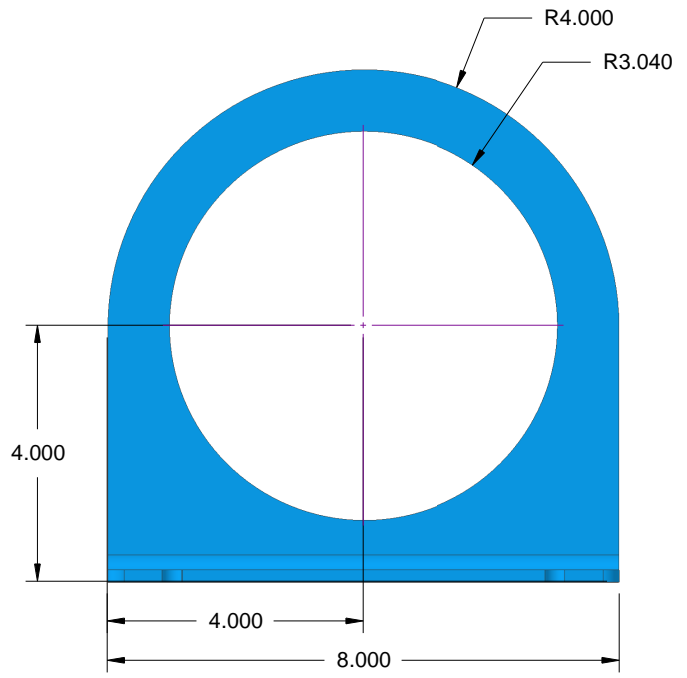

1

2

3

4

A

B

C

D

JoeScan	
TITLE	
SCAN_MOUNT_BLUE	
MATERIAL	
Sheet Metal	
UNITS	PROJECTION
INCH	THIRD ANGLE 