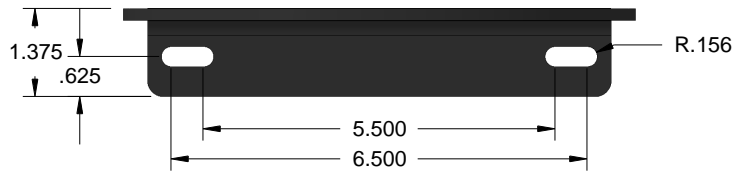

JoeScan	
TITLE	
SCAN_MOUNT_120BT	
MATERIAL	
Sheet Metal	
UNITS	PROJECTION
INCH	THIRD ANGLE 