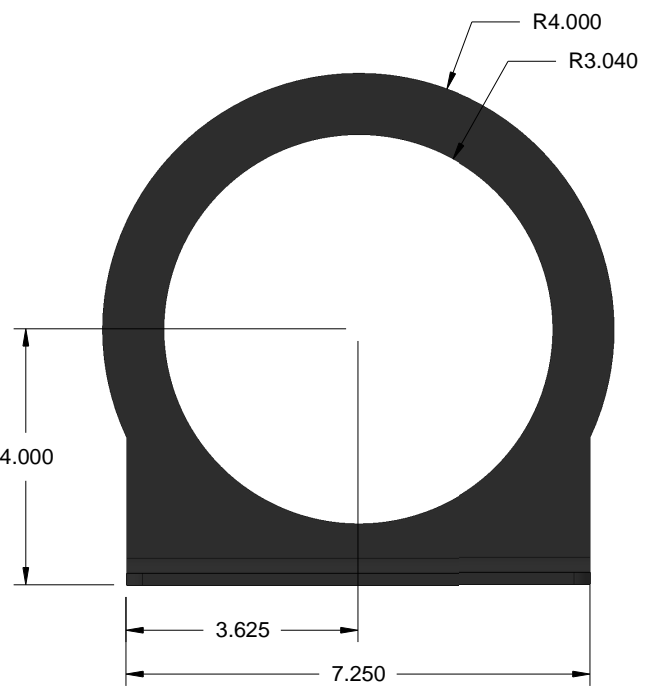

1

2

3

4

A

B

C

D

JoeScan	
TITLE	
SCAN_MOUNT_120BT	
MATERIAL	
Sheet Metal	
UNITS	PROJECTION
INCH	THIRD ANGLE 