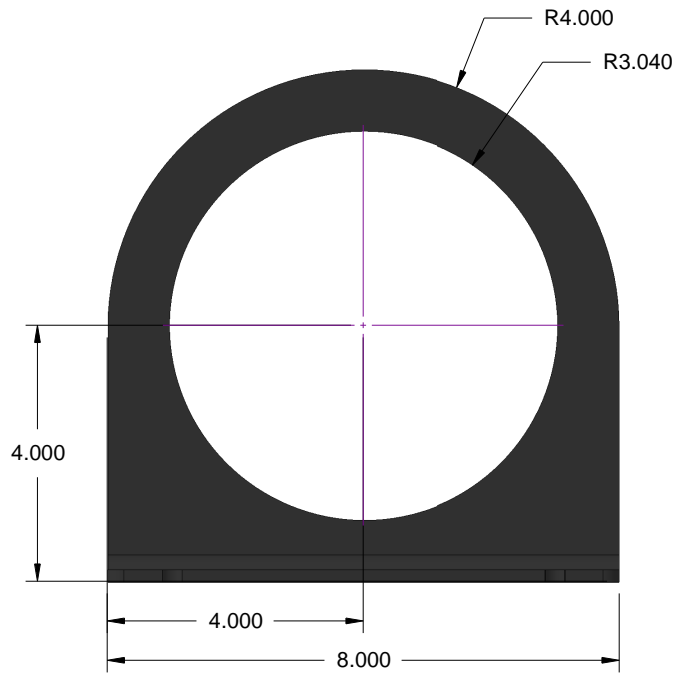

JoeScan	
TITLE	
SCAN_MOUNT_BLACK	
MATERIAL	
Sheet Metal	
UNITS	PROJECTION
INCH	THIRD ANGLE 