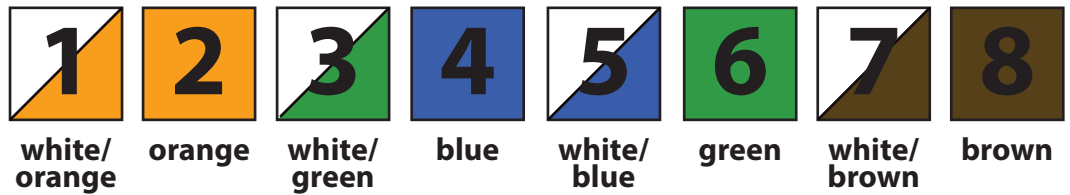

JoeScan

JS-50 CABLE PINOUT

RJ45 SIDE T-568B

brown

M12 SIDE