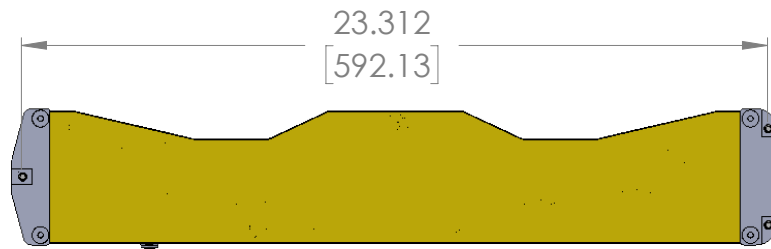

JS-50 Z8 BASIC DIMENSIONS

INTENDED MOUNTING WITH 1/4 -20 SHCS

1.06  
[26.92]

23.312  
[592.13]

3.00  
[76.20]

INTENDED MOUNTING PROFILE WITH  
ACCESSORY MOUNTS